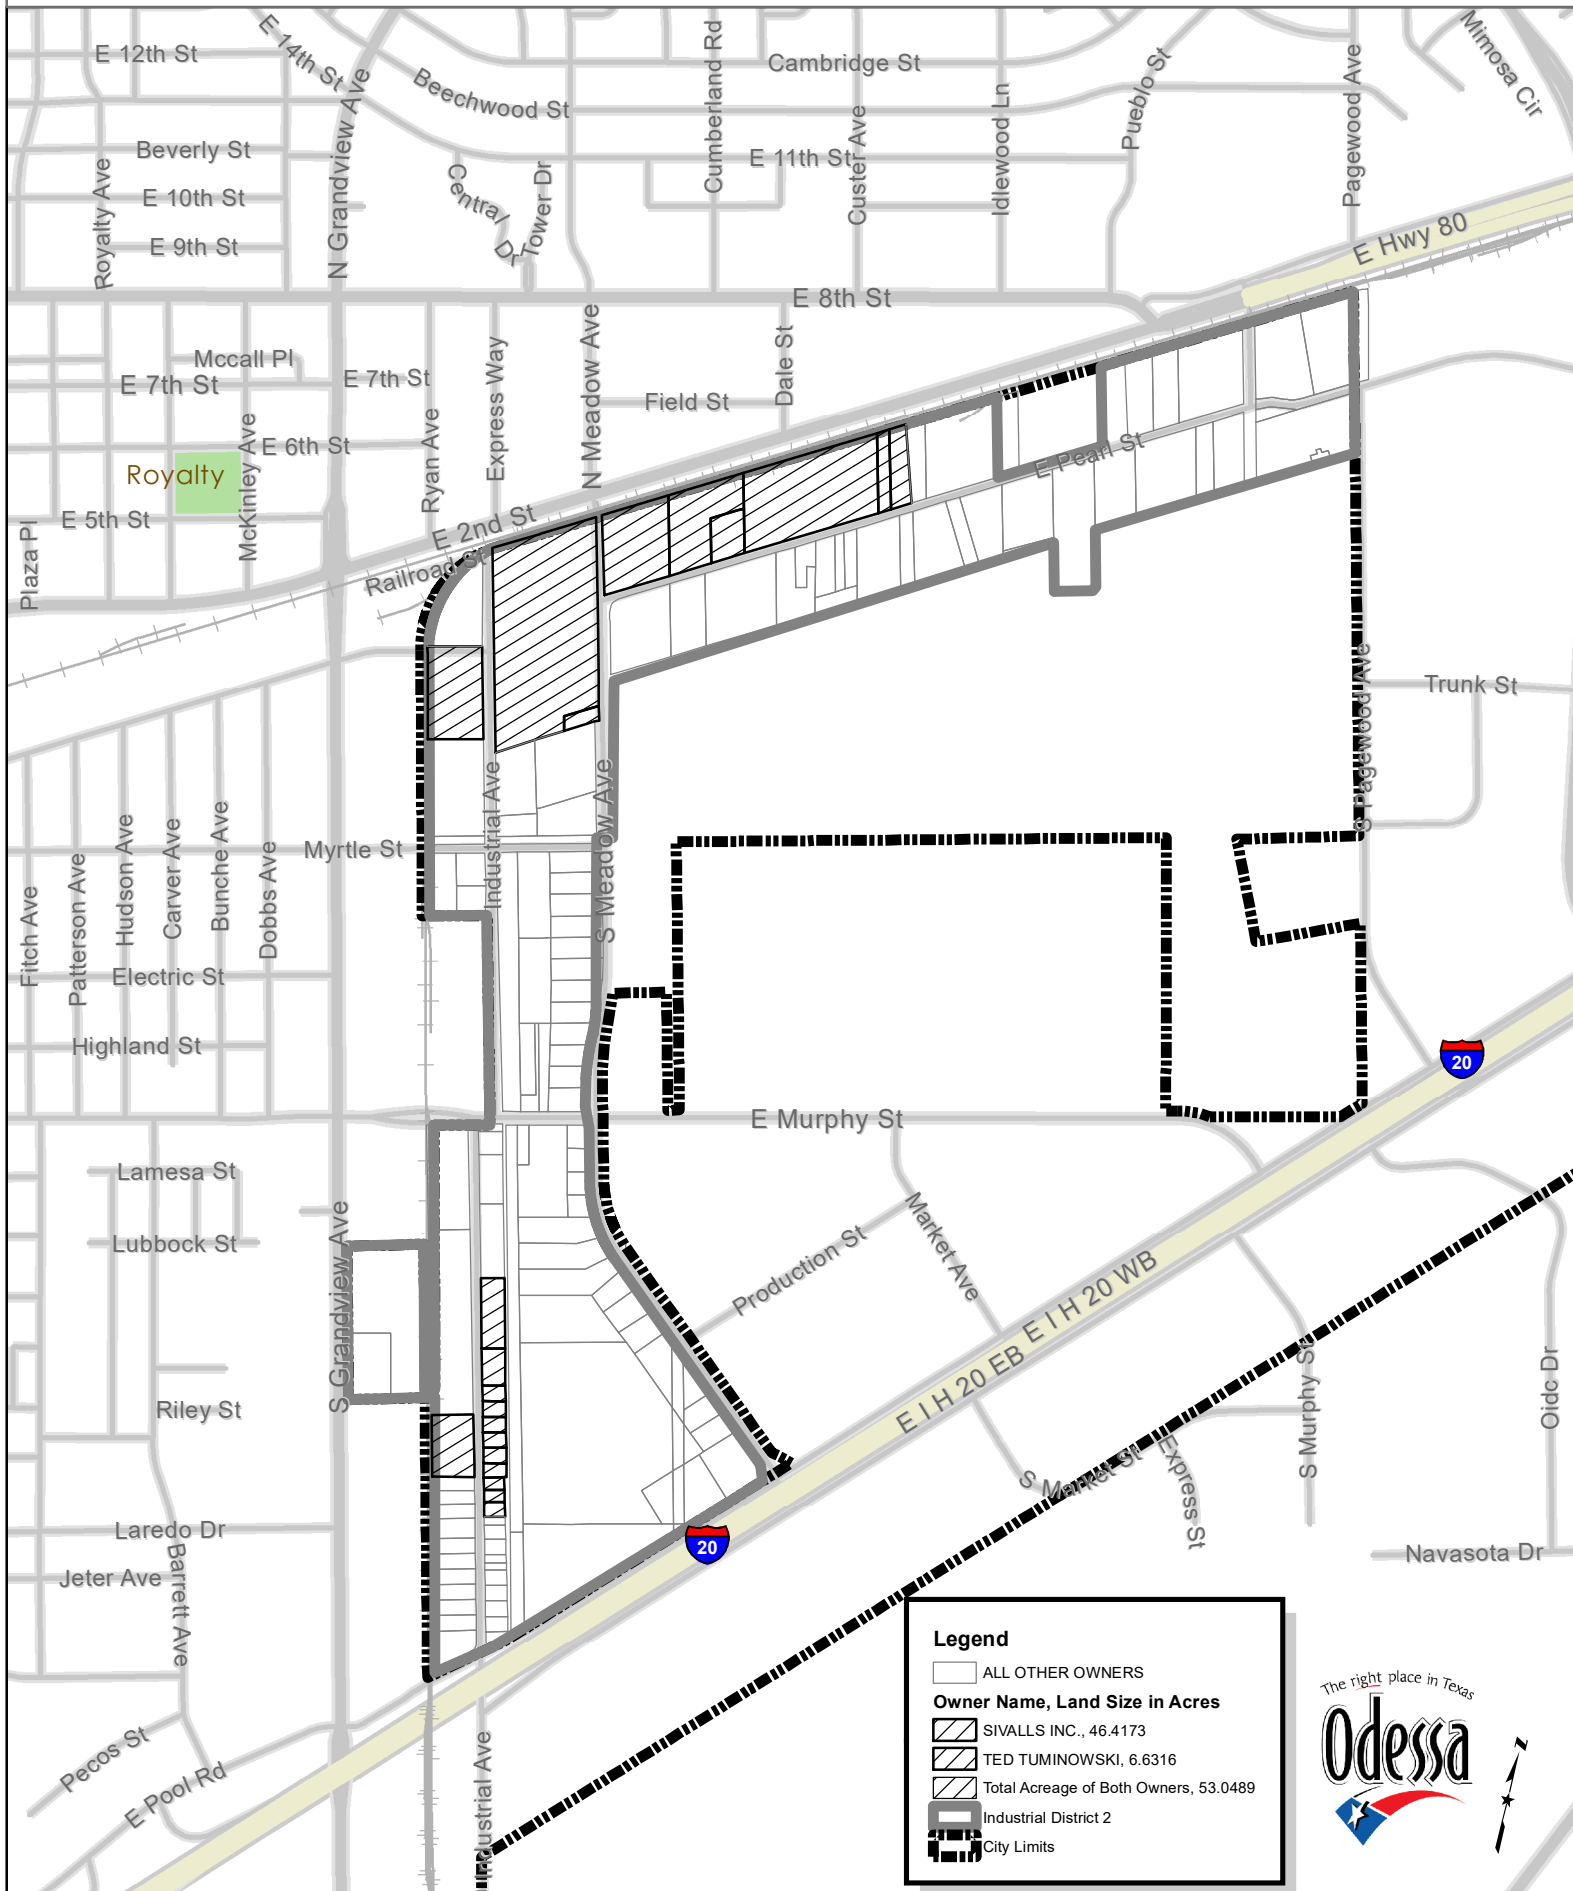

Except and Exclude from Industrial District 2

Legend

- ALL OTHER OWNERS
- Owner Name, Land Size in Acres**
- SIVALLS INC., 46.4173
- TED TUMINOWSKI, 6.6316
- Total Acreage of Both Owners, 53.0489
- Industrial District 2
- City Limits